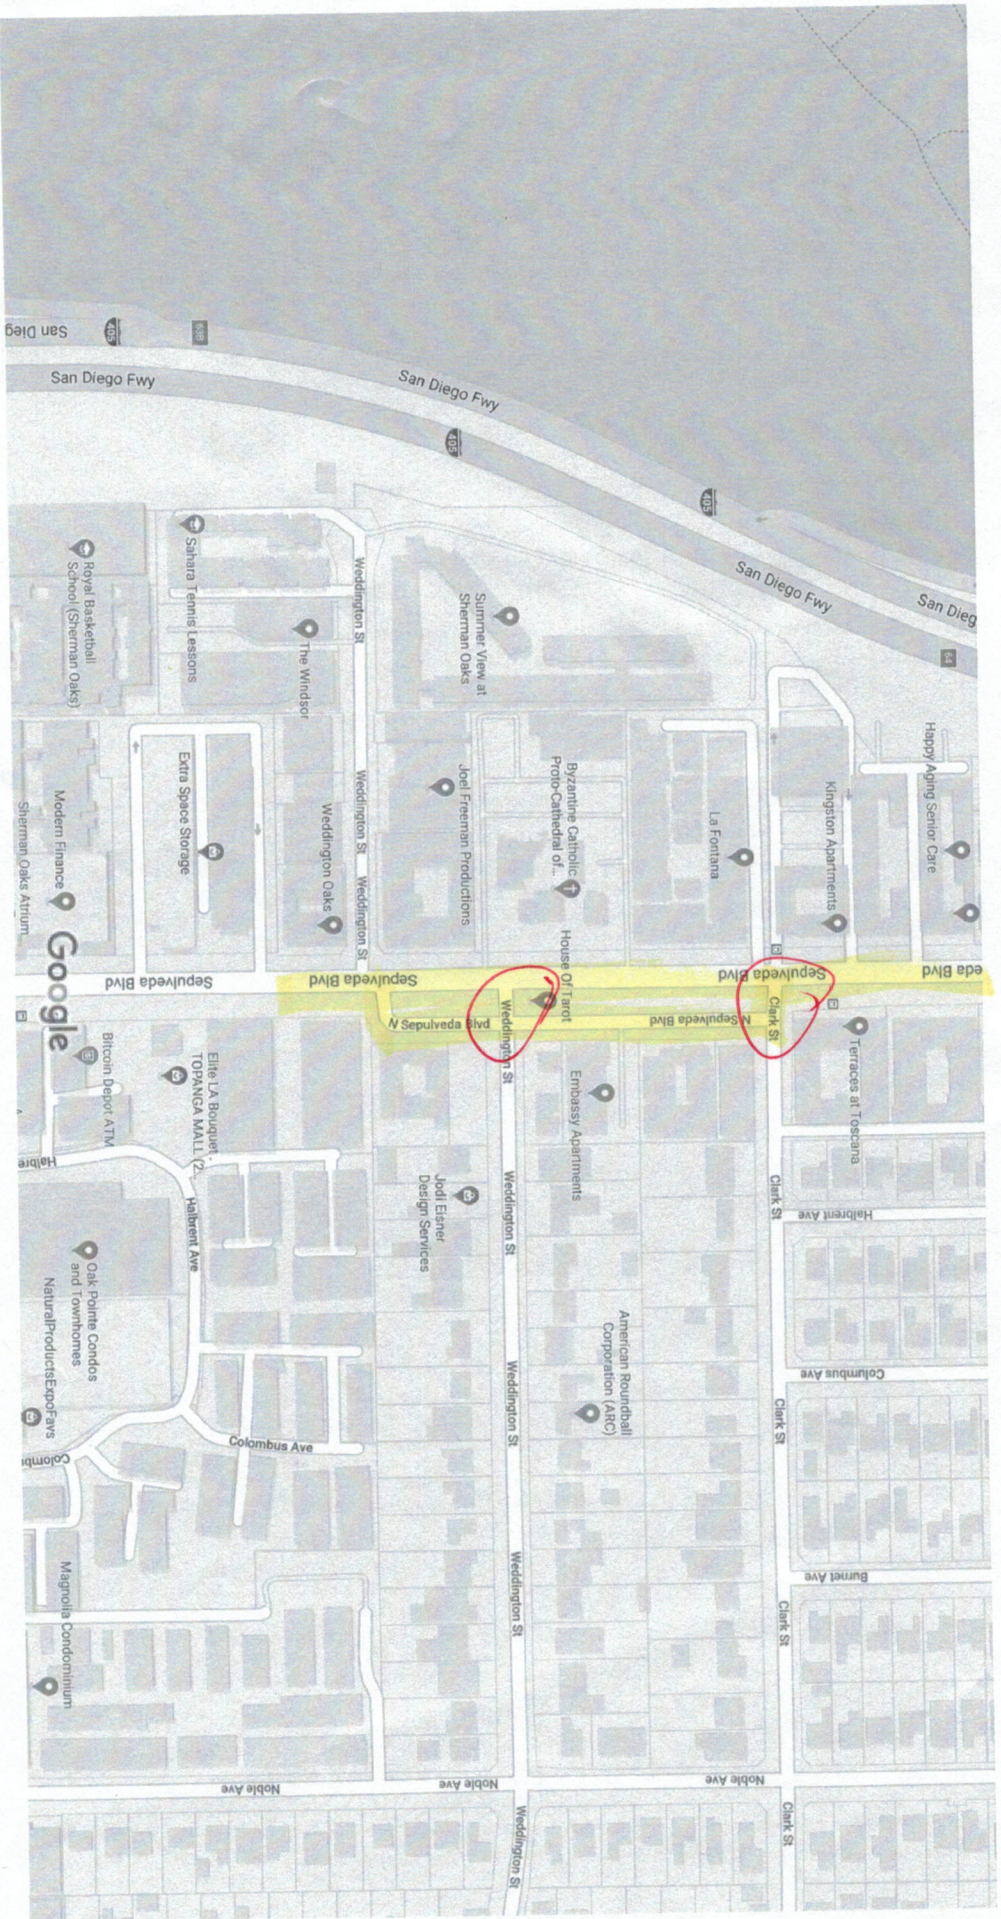

Google Maps

Map data ©2020 Google 100 ft

Map data ©2020 Google 100 ft

LA River Bike Path

Imagery ©2020 Google, Map data ©2020 500 ft

Google