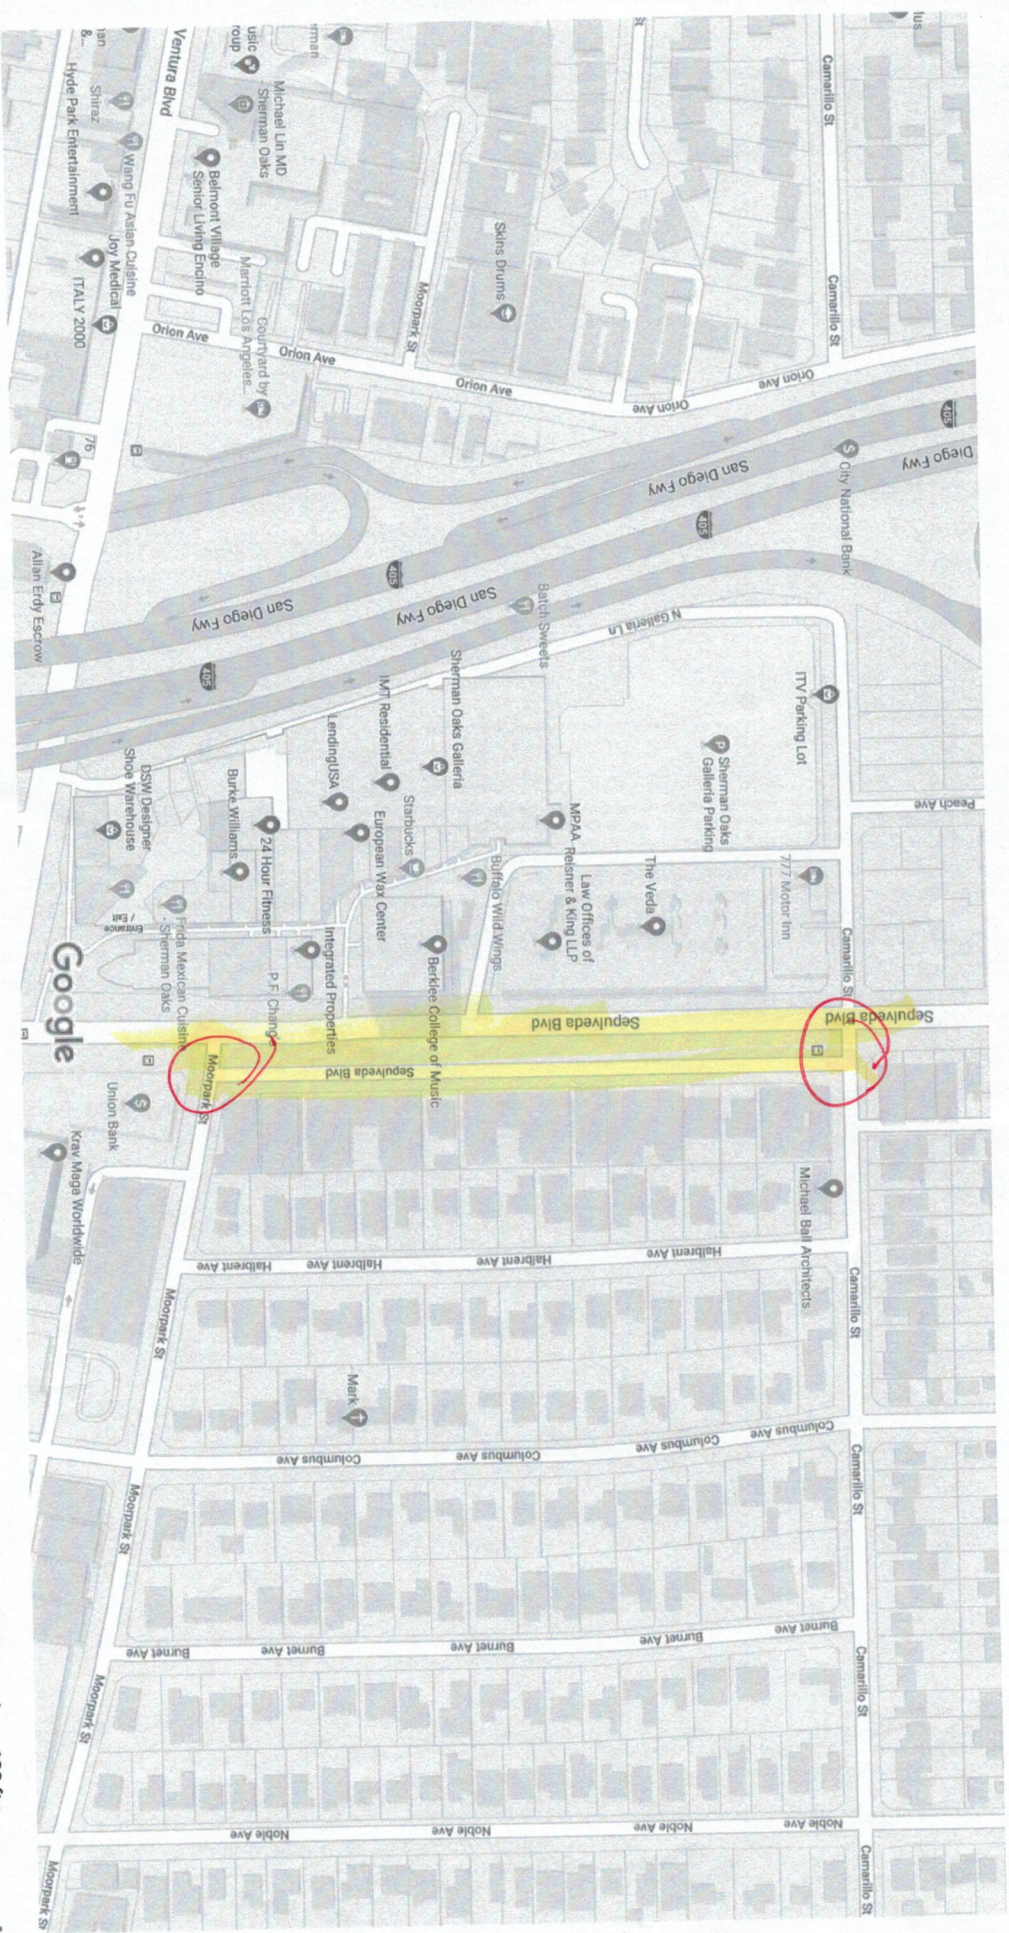

Google Maps

Map data ©2020 Google 100 ft

Map data ©2020 Google 100 ft

LA River Bike Path

Imagery ©2020 Google, Map data ©2020 500 ft

Google