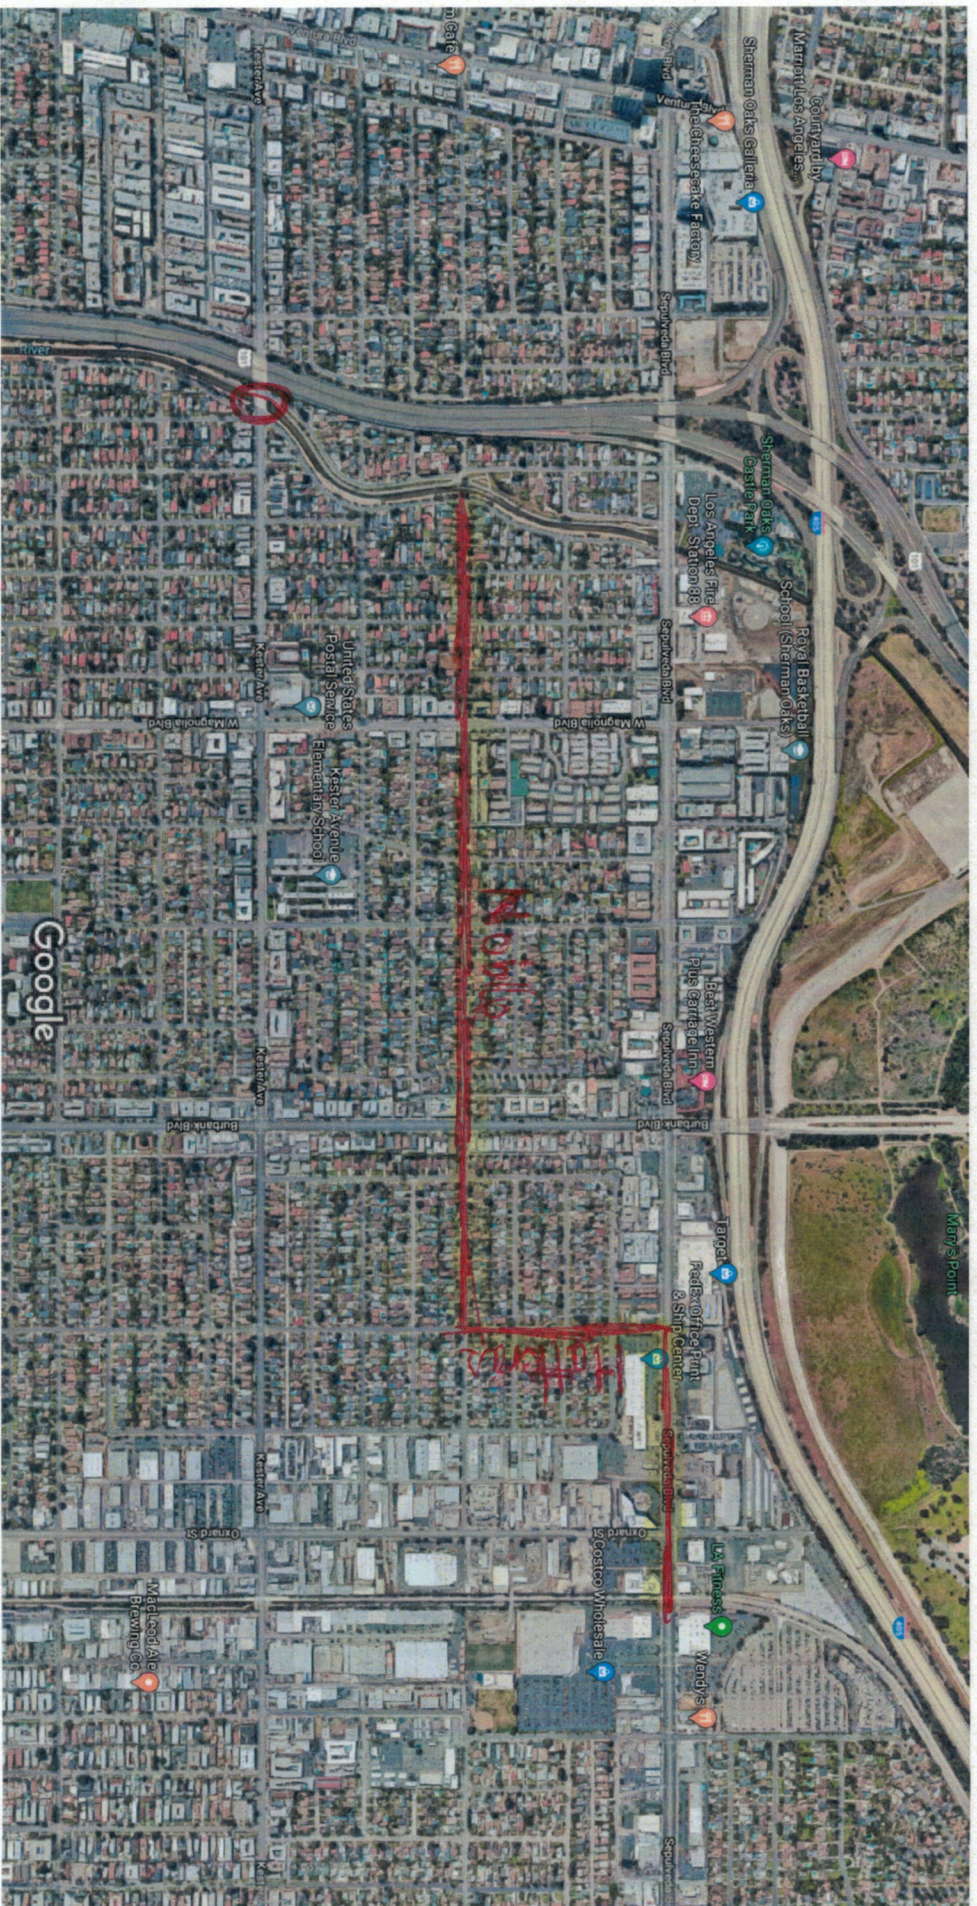

Google Maps

Map data ©2020 Google 100 ft

Map data ©2020 Google 100 ft

LA River Bike Path

Imagery ©2020 Google, Map data ©2020 500 ft

Google