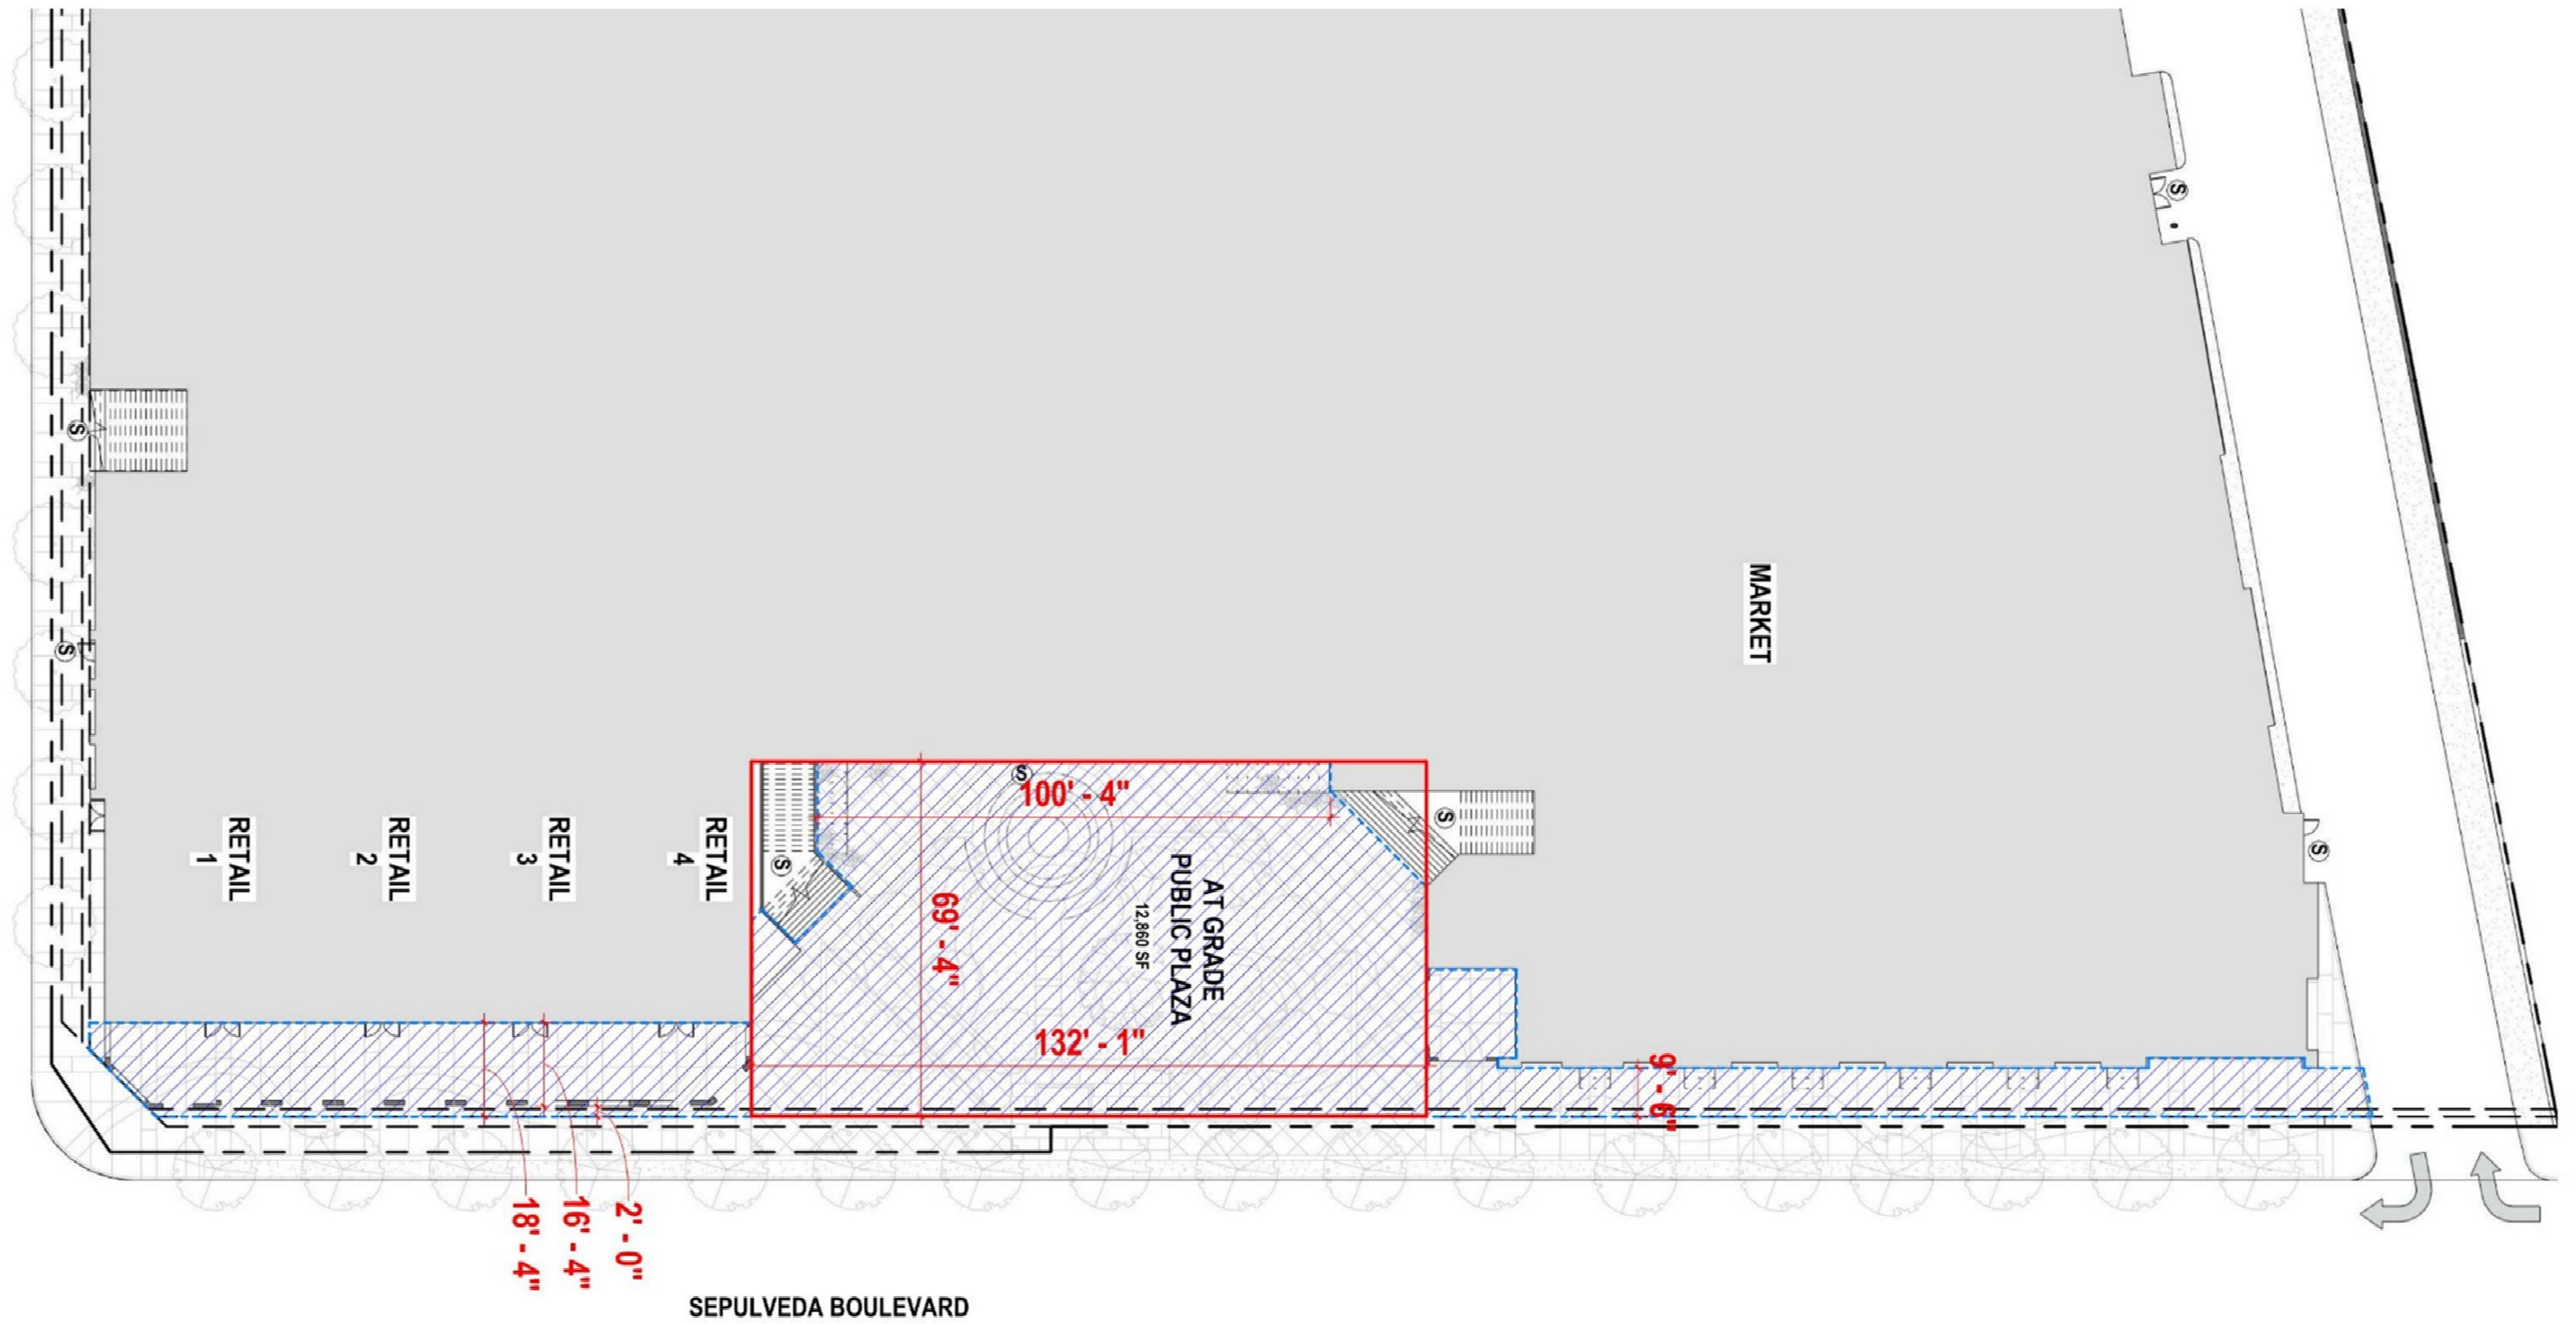

PERSPECTIVE VIEW OF THE
CORNER BUILDING AT CAMARILLO ST. & SEPULVEDA BLVD.

NEIGHBORHOOD COUNCIL PLUM MEETING

September 17, 2020

IMT SEPULVEDA

15353 Camarillo St. , Los Angeles, CA 91403

ENTITLED PLAZA

-  Entitled Plaza
-  69' x 132' Formal Open Space Rectangle

ENTITLED PLAZA

- 69' x 132' Formal Open Space Rectangle
- New Public Plaza

INTERIOR VIEW OF THE MAIN PLAZA

NEIGHBORHOOD COUNCIL PLUM MEETING

September 17, 2020

IMT SEPULVEDA

15353 Camarillo St. , Los Angeles, CA 91403

OVERALL SITE PLAN

- LEGEND**
- 1 Public Plaza
 - 2 Street Front Plaza
 - 3 Seating Court Plaza
 - 4 Residential Arrival

GROUND LEVEL | OVERALL PLAN

OVERALL SITE PLAN

SEPULVEDA BLVD.

LEGEND

- 1 Entry Steps
- 2 Grand Stair Terrace
- 3 18" Height Seat Wall
- 4 Heritage Tree
- 5 Olive Trees
- 6 48" Height Water Feature Wall
- 7 36" Height Water Table
- 8 Receiving Pool with Stone Curb
- 9 Built-In Bench
- 10 Street Trees Per Streetscape Standards