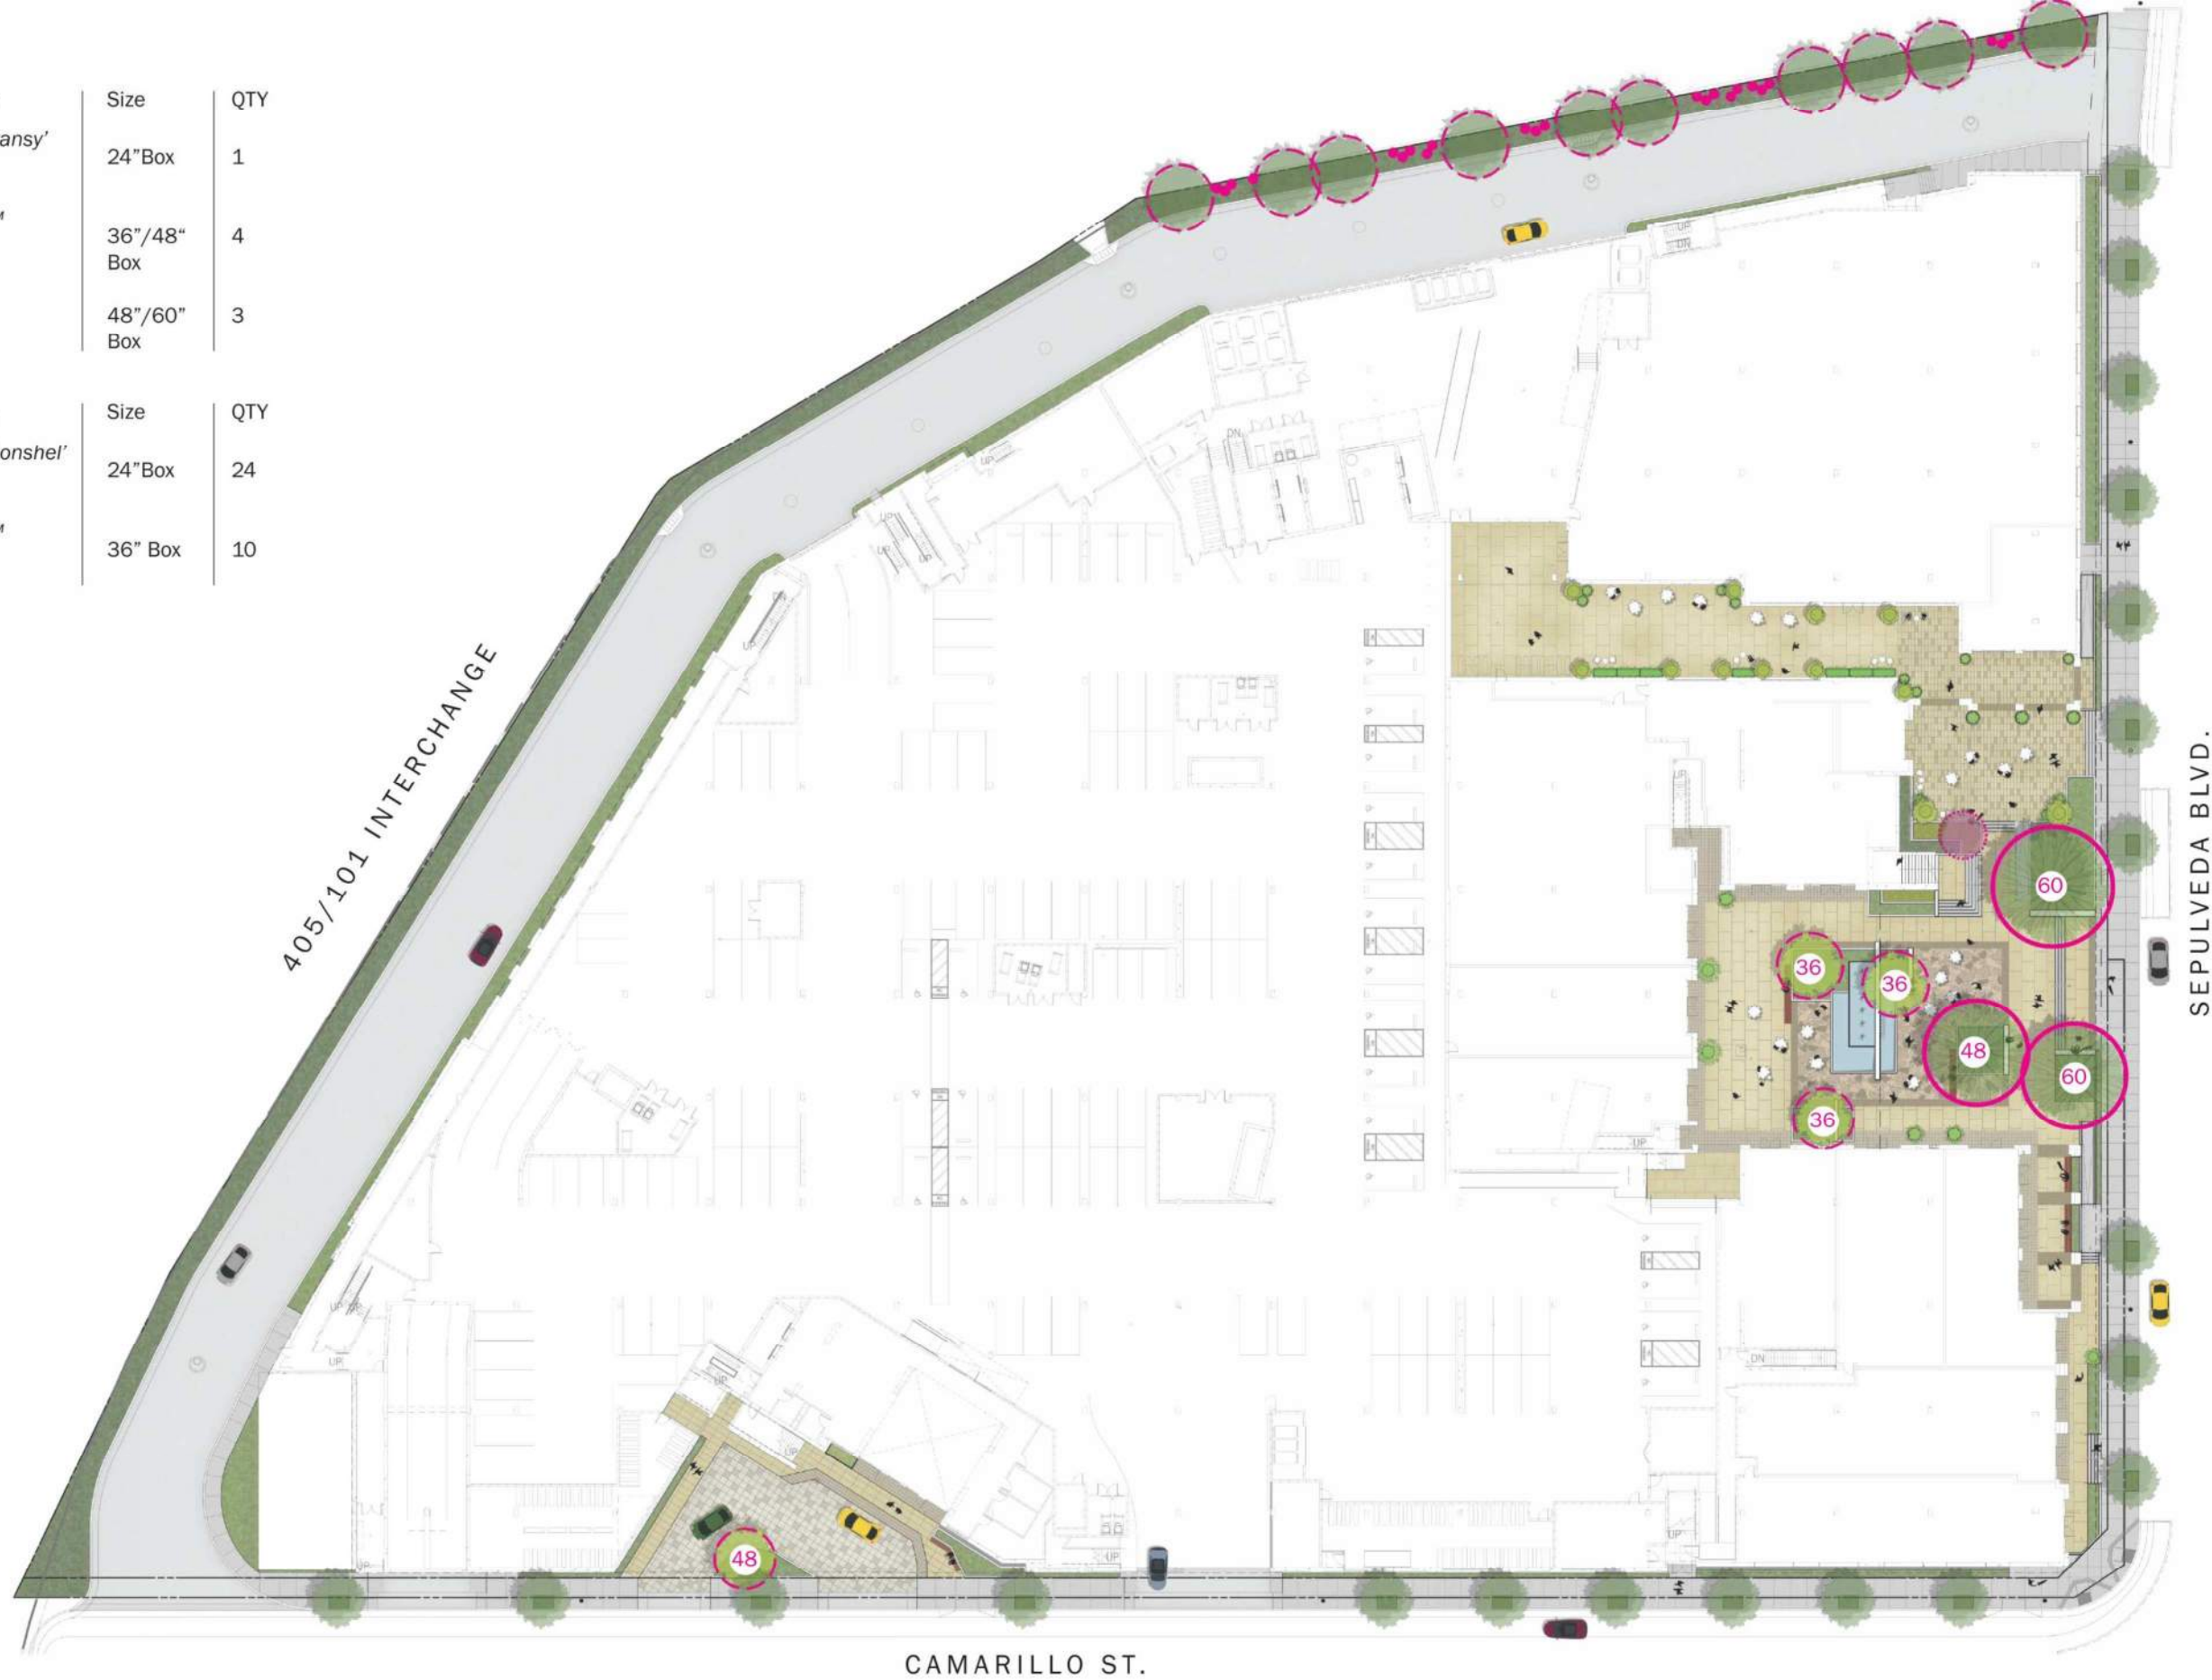

TREE SCHEDULE

Symbol	Botanical / Common Name	Size	QTY
	<i>Cercis Canadensis</i> 'Forest Pansy' Forest Pansy Redbud	24" Box	1
	<i>Olea europaea</i> 'Swan Hill'™ Swan Hill Olive	36"/48" Box	4
	<i>Ulmus parvifolia</i> 'Drake' Drake Chinese Elm	48"/60" Box	3
CALTRANS EASEMENT			
Symbol	Botanical / Common Name	Size	QTY
	<i>Cupressus sempervirens</i> 'Monshel' Tiny Tower Italian Cypress	24" Box	24
	<i>Olea europaea</i> 'Swan Hill'™ Swan Hill Olive	36" Box	10

GROUND LEVEL | TREE DIAGRAM