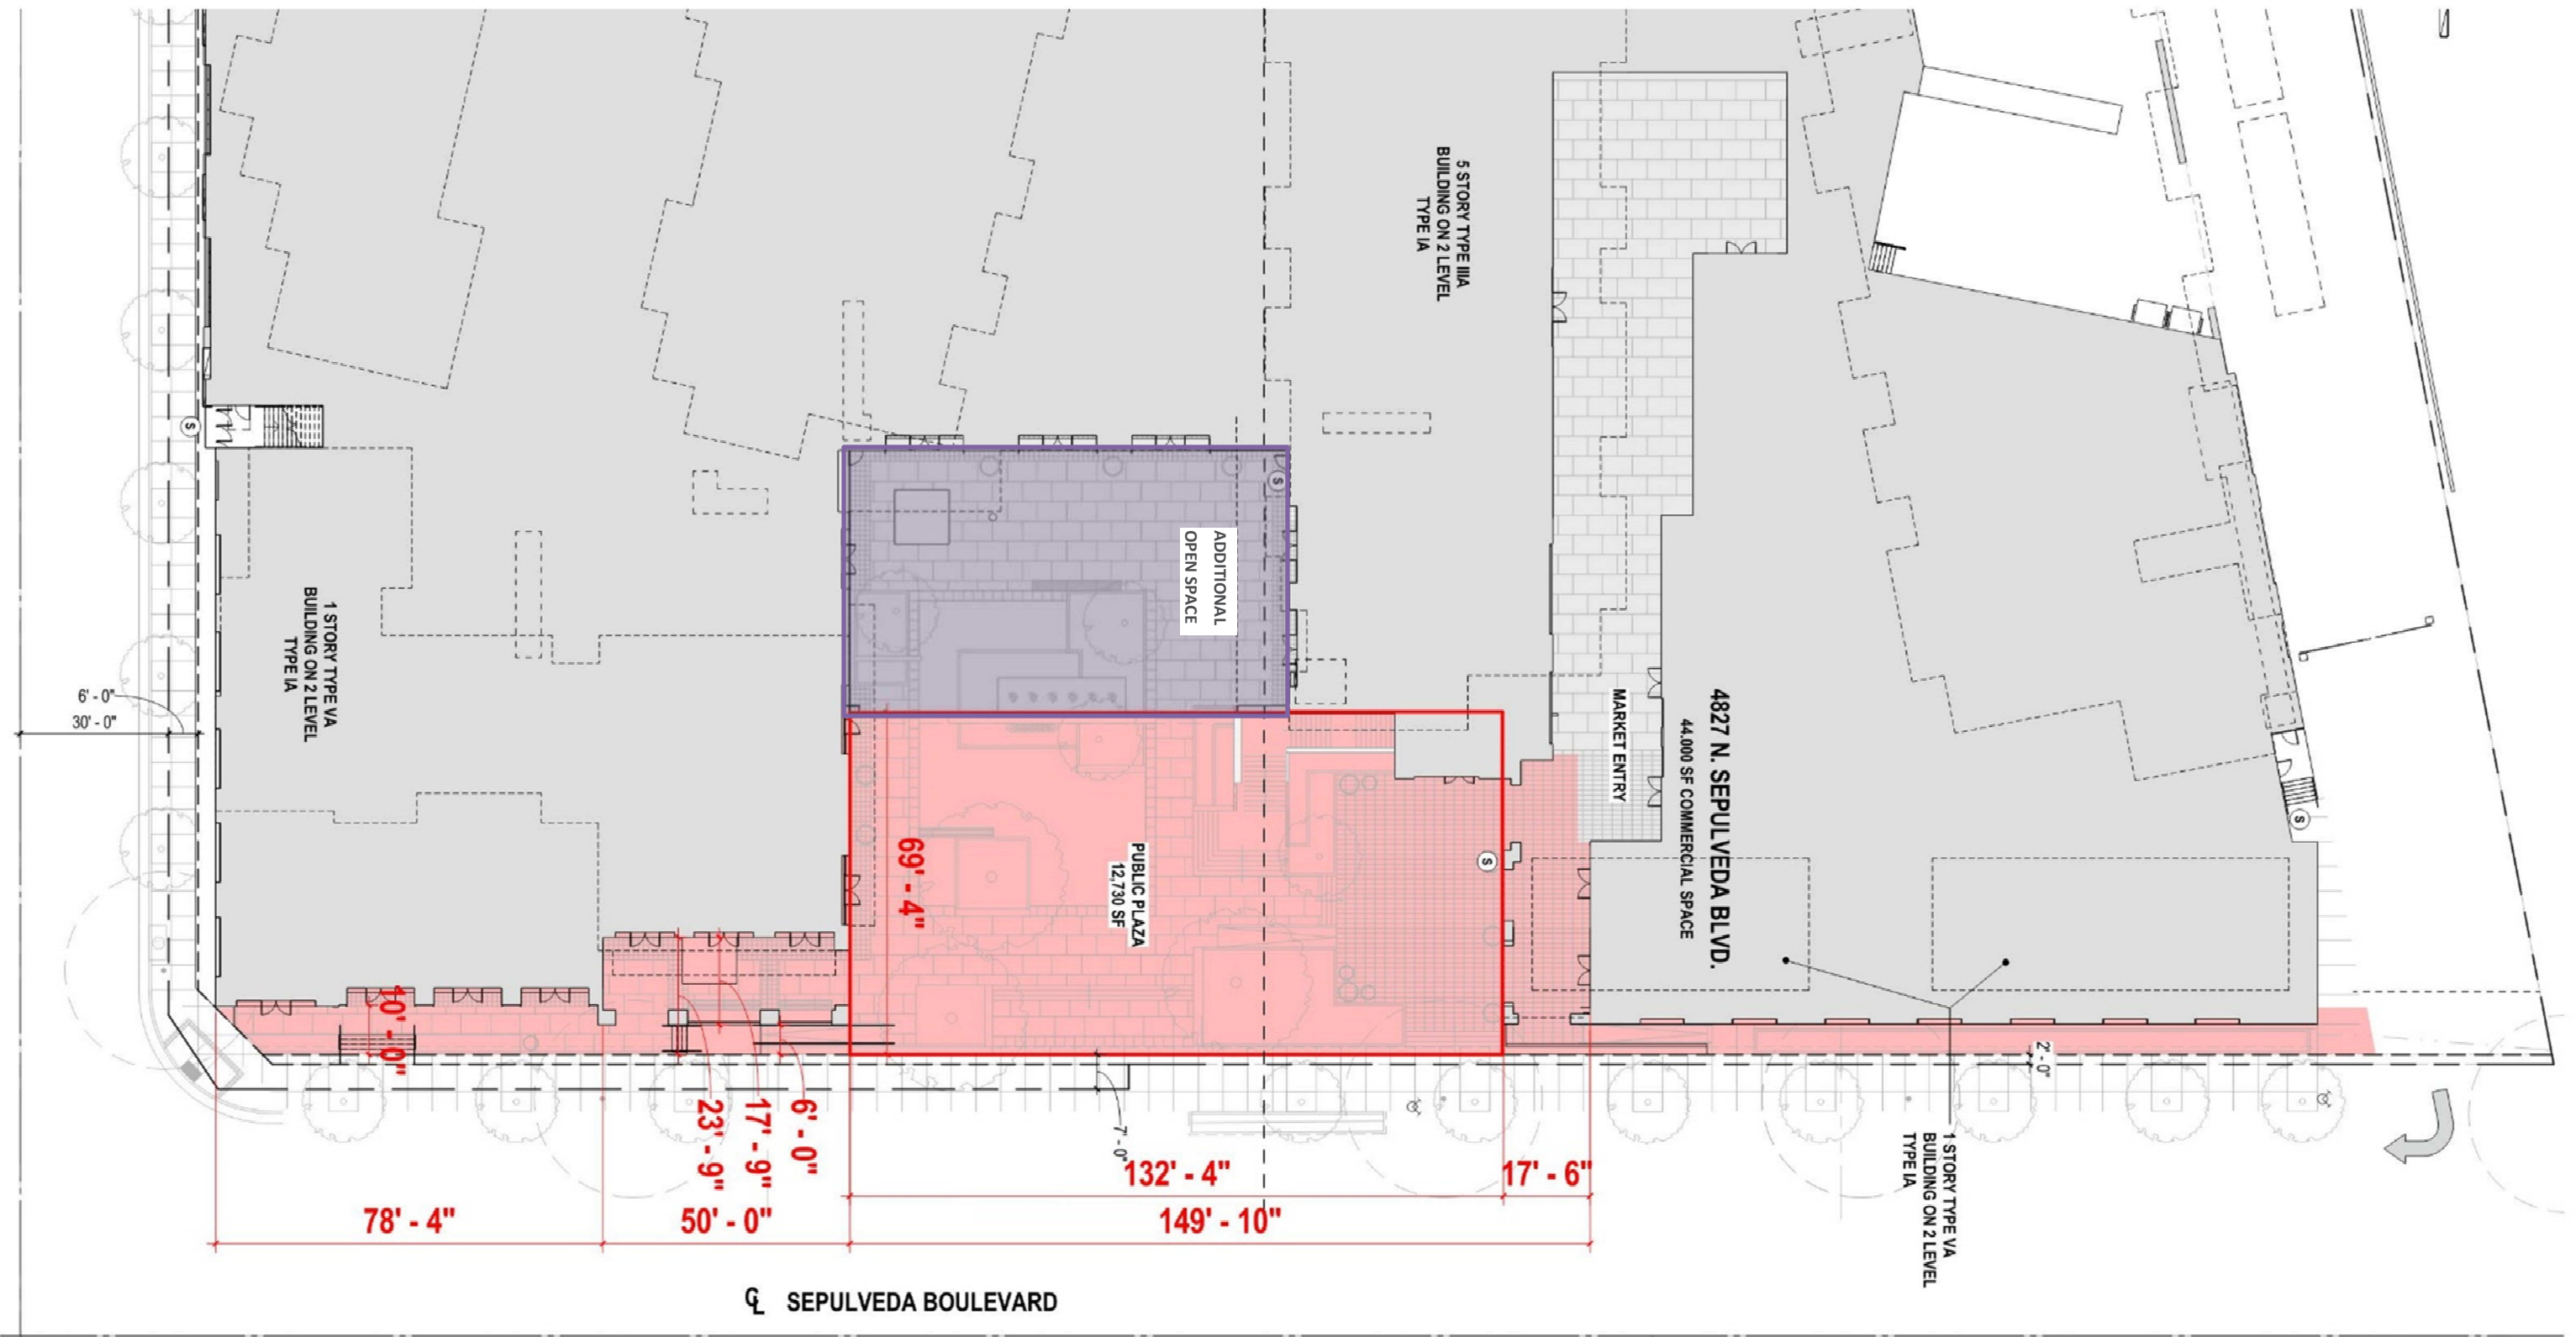

PERSPECTIVE VIEW OF THE
CORNER BUILDING AT CAMARILLO ST. & SEPULVEDA BLVD.

NEIGHBORHOOD COUNCIL PLUM MEETING

September 17, 2020

IMT SEPULVEDA

15353 Camarillo St. , Los Angeles, CA 91403

ENTITLED PLAZA

-  Entitled Plaza
-  69' x 132' Formal Open Space Rectangle

ENTITLED PLAZA

- 69' x 132' Formal Open Space Rectangle
- New Public Plaza

INTERIOR VIEW OF THE MAIN PLAZA

NEIGHBORHOOD COUNCIL PLUM MEETING

September 17, 2020

IMT SEPULVEDA

15353 Camarillo St. , Los Angeles, CA 91403

OVERALL SITE PLAN

- LEGEND**
- 1 Public Plaza
 - 2 Street Front Plaza
 - 3 Seating Court Plaza
 - 4 Residential Arrival

GROUND LEVEL | OVERALL PLAN

OVERALL SITE PLAN

SEPULVEDA BLVD.

LEGEND

- 1 Entry Steps
- 2 Grand Stair Terrace
- 3 18" Height Seat Wall
- 4 Heritage Tree
- 5 Olive Trees
- 6 48" Height Water Feature Wall
- 7 36" Height Water Table
- 8 Receiving Pool with Stone Curb
- 9 Built-In Bench
- 10 Street Trees Per Streetscape Standards