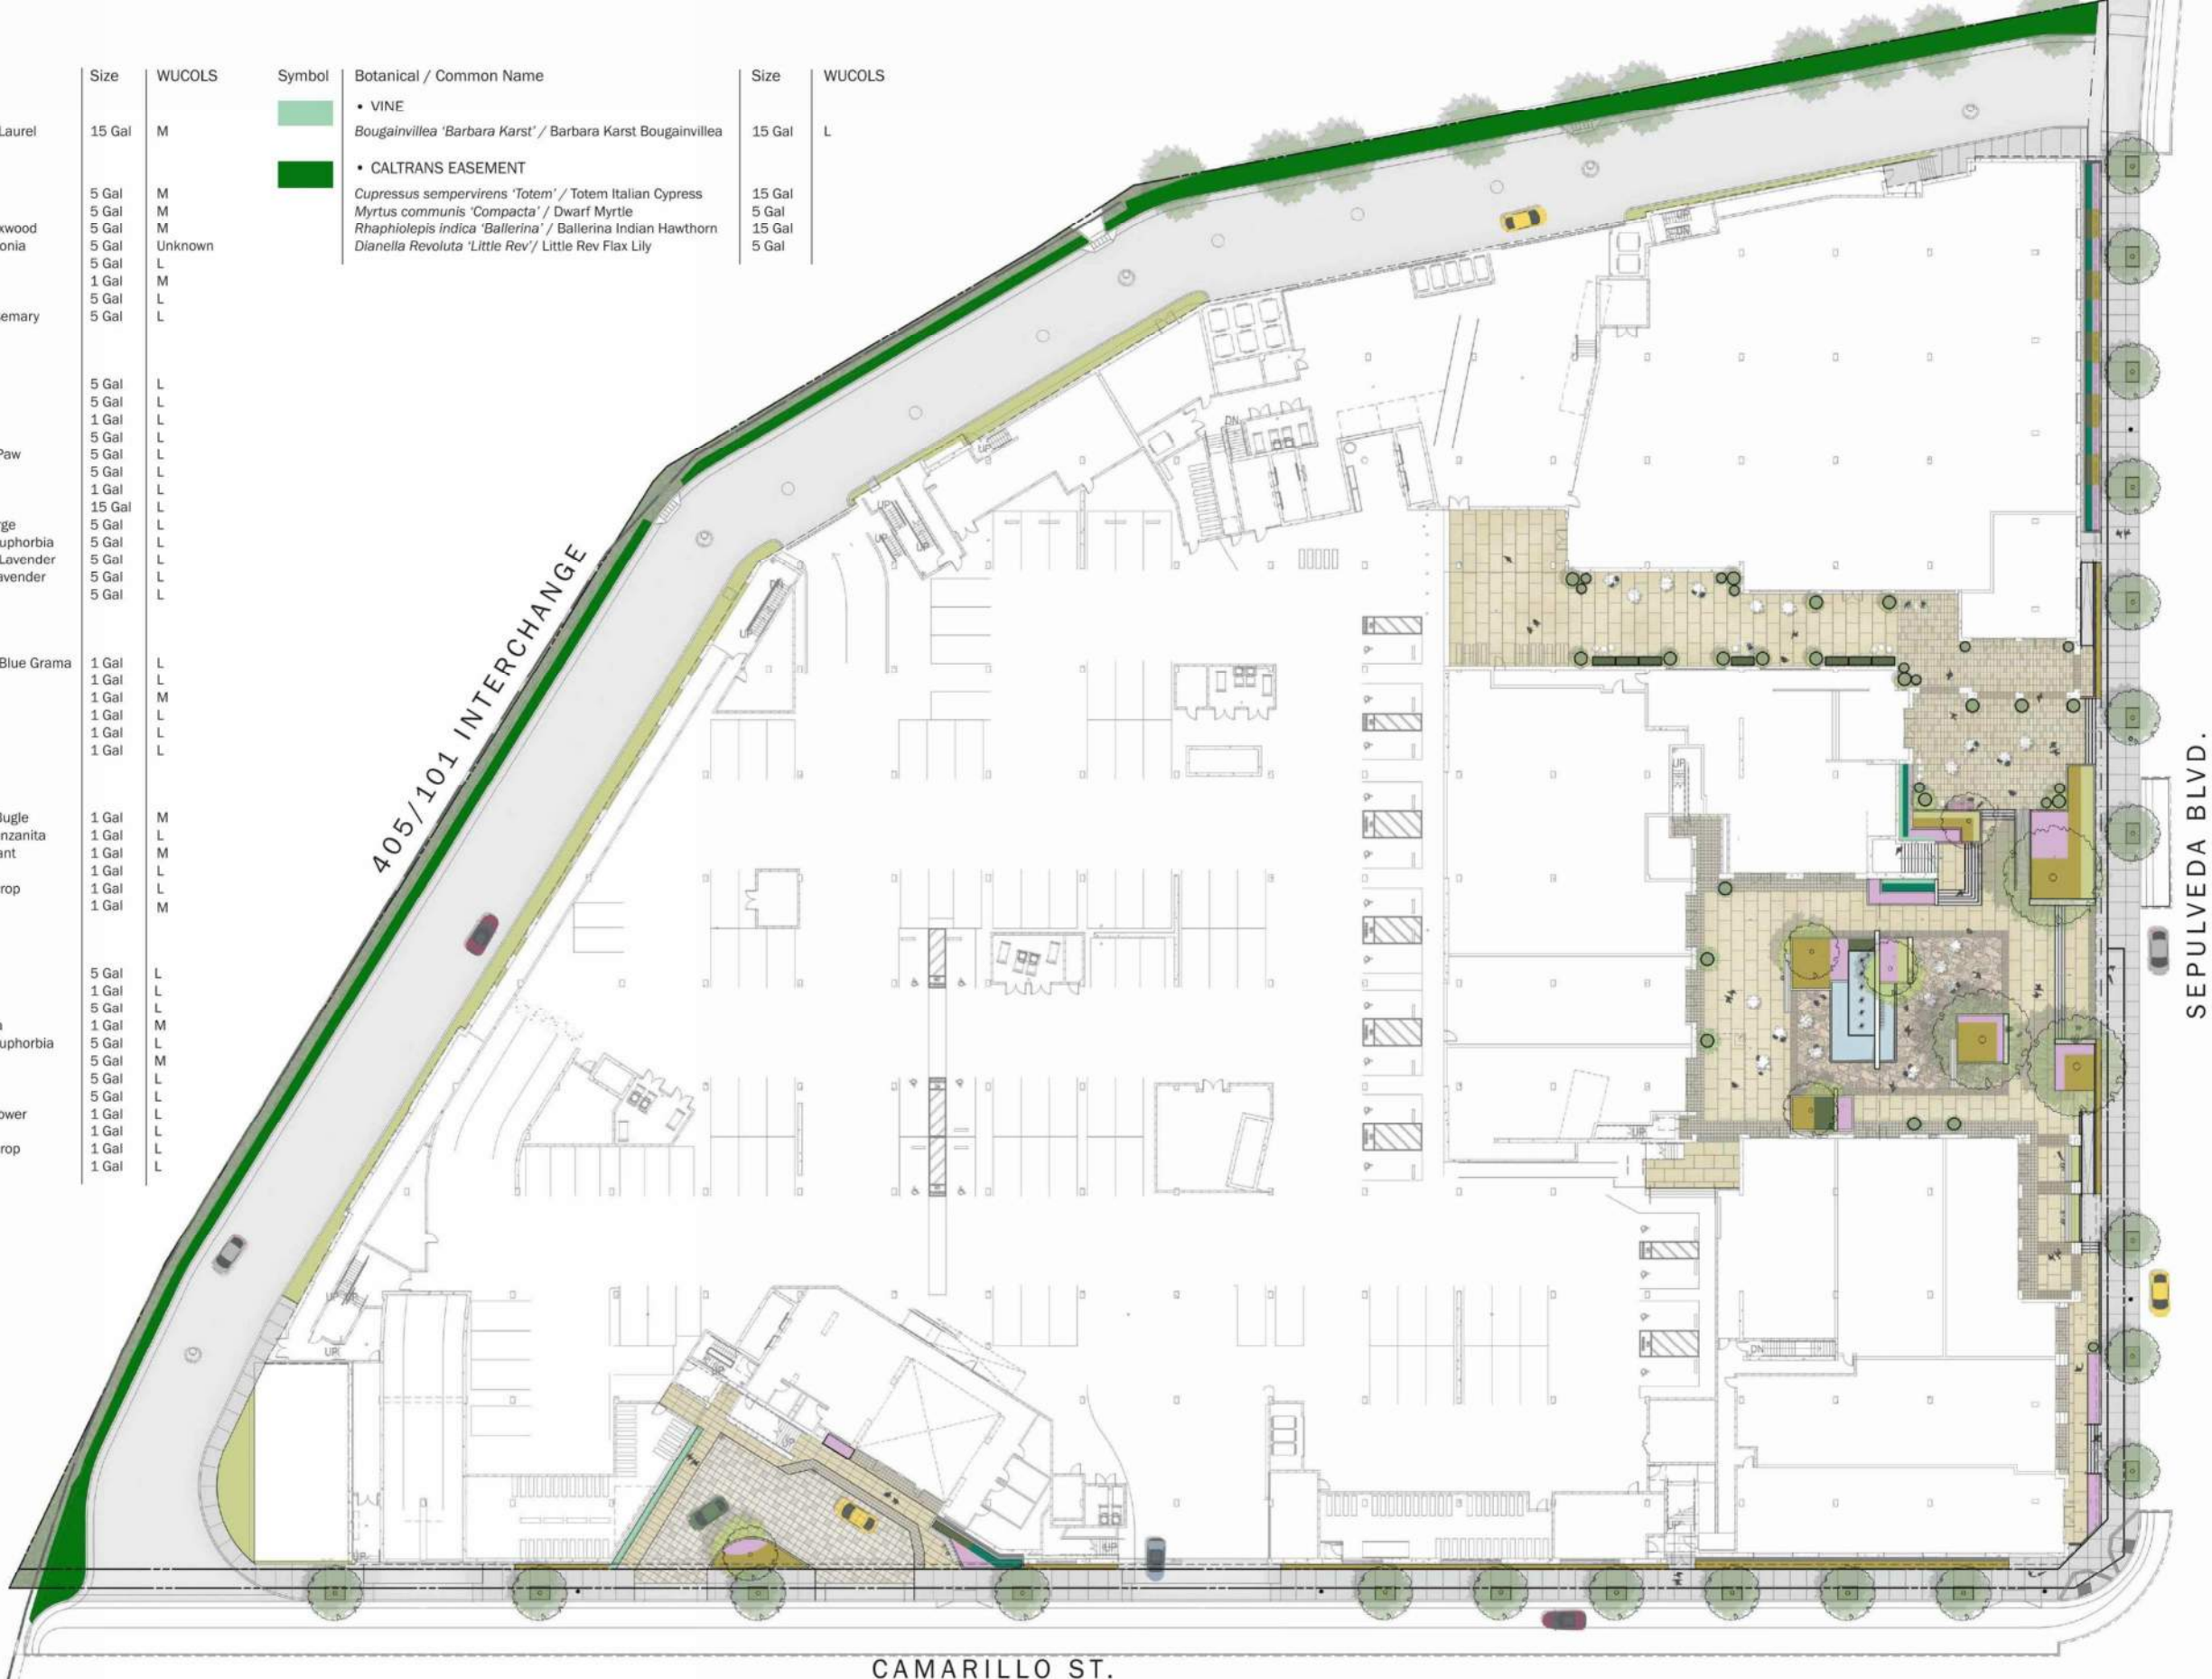

Symbol	Botanical / Common Name	Size	WUCOLS
	• VINE <i>Bougainvillea</i> 'Barbara Karst' / Barbara Karst Bougainvillea	15 Gal	L
	• CALTRANS EASEMENT <i>Cupressus sempervirens</i> 'Totem' / Totem Italian Cypress <i>Myrtus communis</i> 'Compacta' / Dwarf Myrtle <i>Rhaphiolepis indica</i> 'Ballerina' / Ballerina Indian Hawthorn <i>Dianella Revoluta</i> 'Little Rev' / Little Rev Flax Lily	15 Gal 5 Gal 15 Gal 5 Gal	L L L L

GROUND LEVEL | PLANTING DIAGRAM