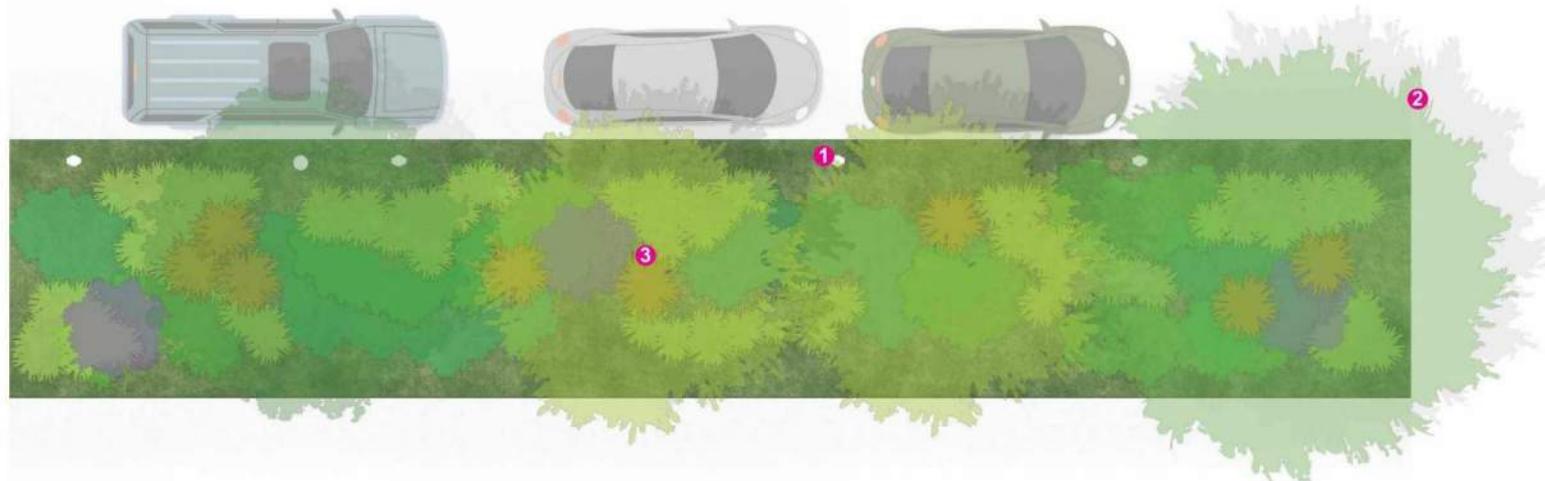

Stachys byzantina
Lamb's Ear

Ocimum basilicum
Basil

Salvia purpurascens
Purple Sage

Origanum vulgare
Oregano

PLANTING PALETTE

SEPULVEDA MEDIAN | OVERALL PLAN

ENLARGEMENT DETAIL

LEGEND

- ① Existing Parking Meters/Utilities
- ② Existing Trees
- ③ Proposed Ornamental Shrubs

PLANTING PALETTE