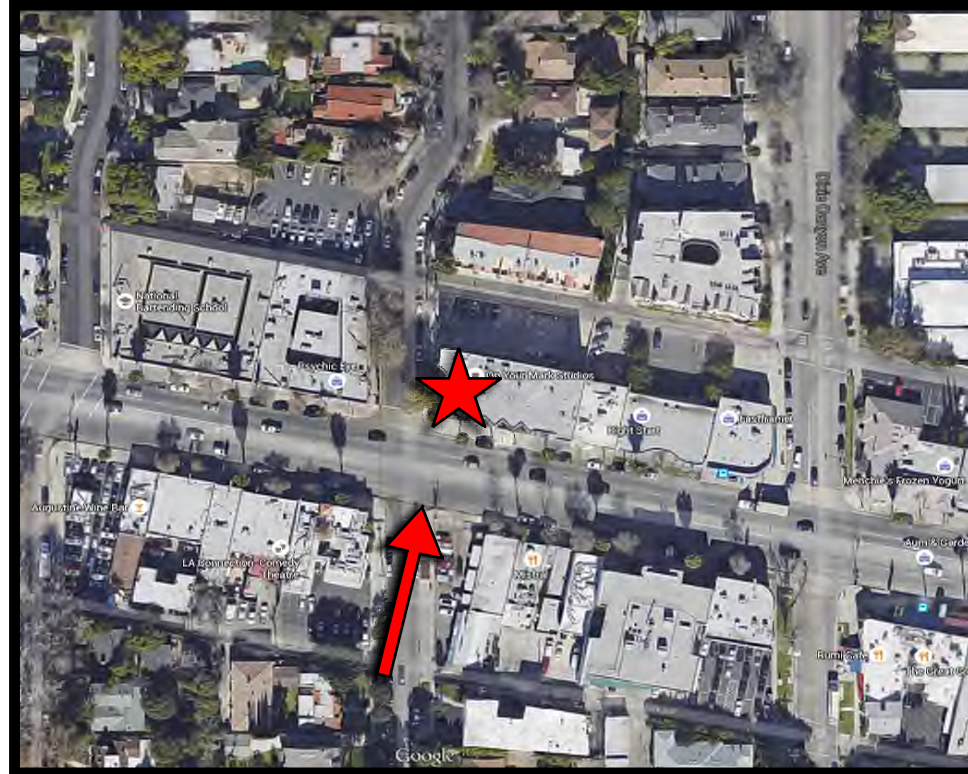

MOORFIELD

13425 Ventura Blvd., Sherman Oaks, CA 91423
LOS ANGELES COUNTY

Prepared By:
1745 W. Oranewood Avenue, Suite 103
Orange, California 92868
(714) 685-0123

AERIAL MAP

PROPOSED

VIEW 1

EXISTING

Accuracy of photo simulation based upon information provided by project applicant. The proposed installation is an artistic representation, and not intended to be an exact reproduction. The final installation will have cables, cable ports, and various attachments, such as antennas, nuts, and bolts. Every effort will be made to disguise these components and they will not be readily apparent to the casual observer or passerby. However, upon close scrutiny, the true nature of the installation will be apparent.